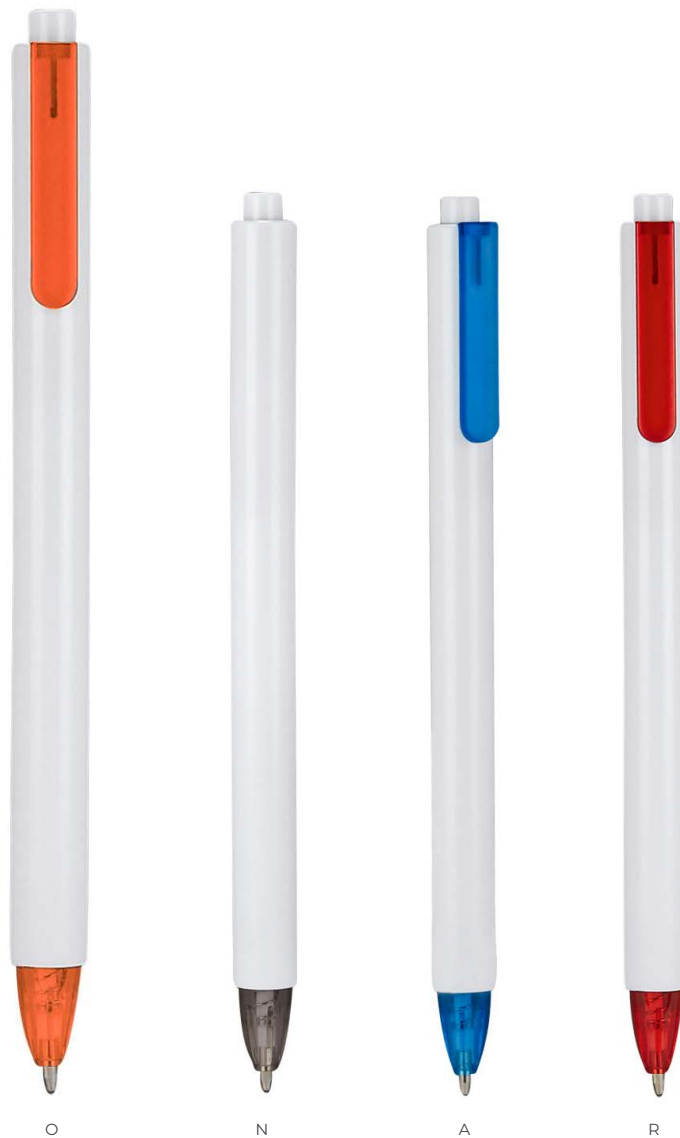

The background is a dark blue with a subtle pattern of diagonal lines and splatters of blue ink. Five ballpoint pens are arranged around the central text: a purple and white pen on the top left, a yellow pen on the top center, a dark brown pen on the top right, a silver pen on the bottom left, and a black pen on the bottom right. A light blue pen is also visible in the bottom center. The text 'Bolígrafos' is in a large, white, bold, sans-serif font, underlined. Below it, 'de tinta azul' is written in a smaller, white, cursive font.

SH 2015

BOLÍGRAFO HOLI-HOLY

SH 2320

BOLÍGRAFO ELBING

Bolígrafos de Plástico
*Todos los productos aquí mostrados están sujetos a disponibilidad.

N

R

A

Técnica de impresión: Serigrafía / Tampografía

Área de impresión: 0.7 x 3 cm

R

A

V

SH 2055

BOLÍGRAFO NIESEN

SH 2235

BOLÍGRAFO KILPANI

O

N

A

R

Mecanismo pulsador.

Medida: 0.9 x 14.5 cm

Material: Plástico